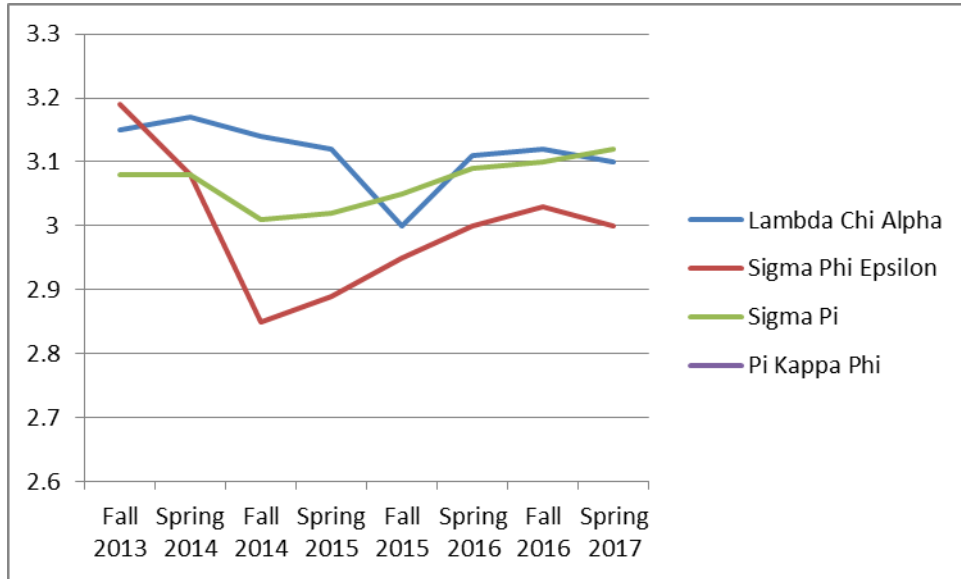

Fraternity Comparison

	Lambda Chi Alpha	Sigma Phi Epsilon	Sigma Pi	Pi Kappa Phi
Fall 2013	3.15	3.19	3.08	
Spring 2014	3.17	3.08	3.08	
Fall 2014	3.14	2.85	3.01	
Spring 2015	3.12	2.89	3.02	
Fall 2015	3	2.95	3.05	
Spring 2016	3.11	3	3.09	
Fall 2016	3.12	3.03	3.1	
Spring 2017	3.1	3	3.12	3.14