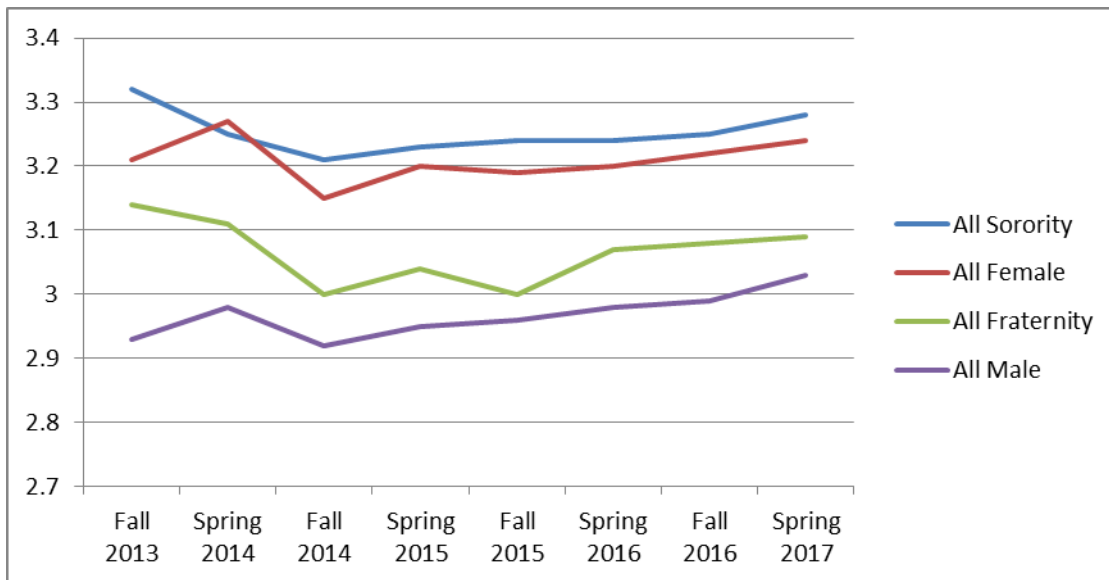

All Sorority & All Fraternity v. All Female & All Male