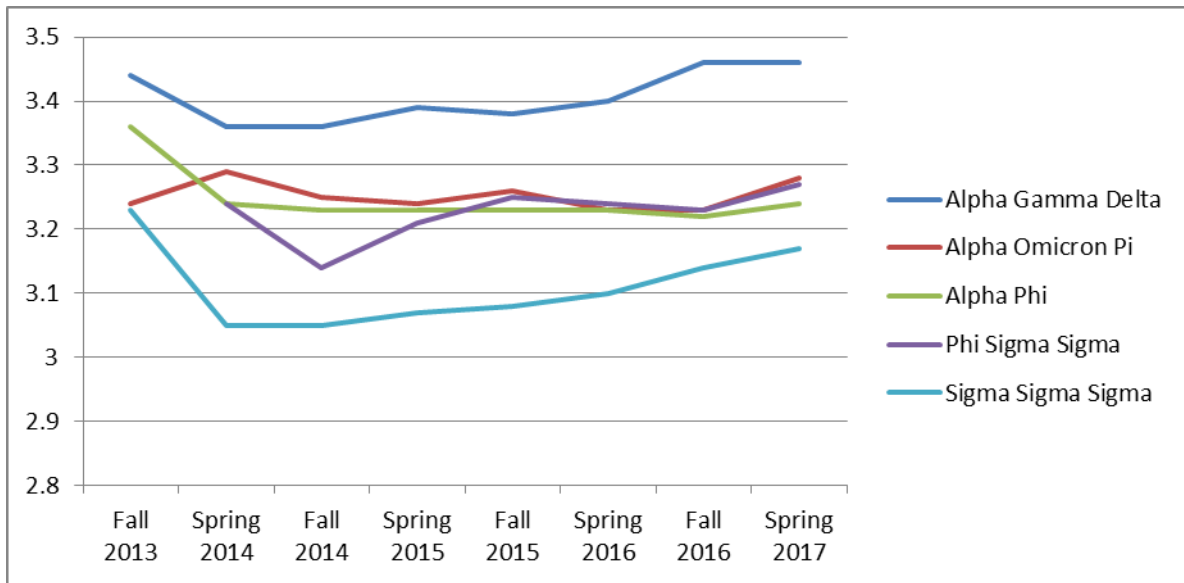

All Sorority	All Female	All Fraternity	All Male
Fall 2013	3.32	3.21	3.14	2.93
Spring 2014	3.25	3.27	3.11	2.98
Fall 2014	3.21	3.15	3	2.92
Spring 2015	3.23	3.2	3.04	2.95
Fall 2015	3.24	3.19	3	2.96
Spring 2016	3.24	3.2	3.07	2.98
Fall 2016	3.25	3.22	3.08	2.99
Spring 2017	3.28	3.24	3.09	3.03

Sorority Comparison

	Alpha Gamma Delta	Alpha Omicron Pi	Alpha Phi	Phi Sigma Sigma	Sigma Sigma Sigma
Fall 2013	3.44	3.24	3.36	3.24	3.23
Spring 2014	3.36	3.29	3.24	3.24	3.05
Fall 2014	3.36	3.25	3.23	3.14	3.05
Spring 2015	3.39	3.24	3.23	3.21	3.07
Fall 2015	3.38	3.26	3.23	3.25	3.08
Spring 2016	3.4	3.23	3.23	3.24	3.1
Fall 2016	3.46	3.23	3.22	3.23	3.14
Spring 2017	3.46	3.28	3.24	3.27	3.17