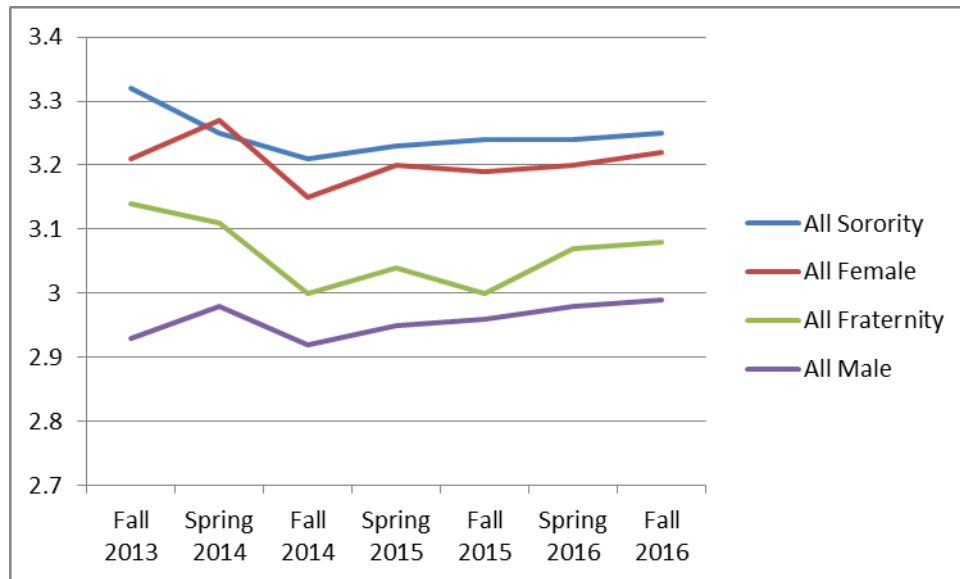

All Sorority & All Fraternity v. All Female & All Male

	All Sorority	All Female	All Fraternity	All Male
Fall 2013	3.32	3.21	3.14	2.93
Spring 2014	3.25	3.27	3.11	2.98
Fall 2014	3.21	3.15	3.0	2.92
Spring 2015	3.23	3.2	3.04	2.95
Fall 2015	3.24	3.19	3.0	2.96
Spring 2016	3.24	3.2	3.07	2.98
Fall 2016	3.25	3.22	3.08	2.99