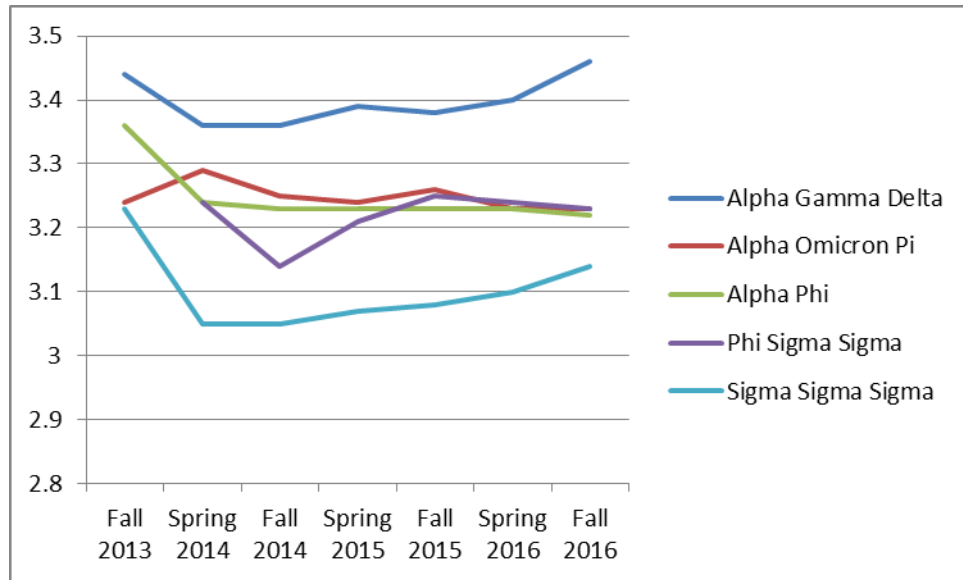

Sorority Comparison

	Alpha Gamma Delta	Alpha Omicron Pi	Alpha Phi	Phi Sigma Sigma	Sigma Sigma Sigma
Fall 2013	3.44	3.24	3.36		3.23
Spring 2014	3.36	3.29	3.24	3.24	3.05
Fall 2014	3.36	3.25	3.23	3.14	3.05
Spring 2015	3.39	3.24	3.23	3.21	3.07
Fall 2015	3.38	3.26	3.23	3.25	3.08
Spring 2016	3.4	3.23	3.23	3.24	3.1
Fall 2016	3.46	3.23	3.22	3.23	3.14