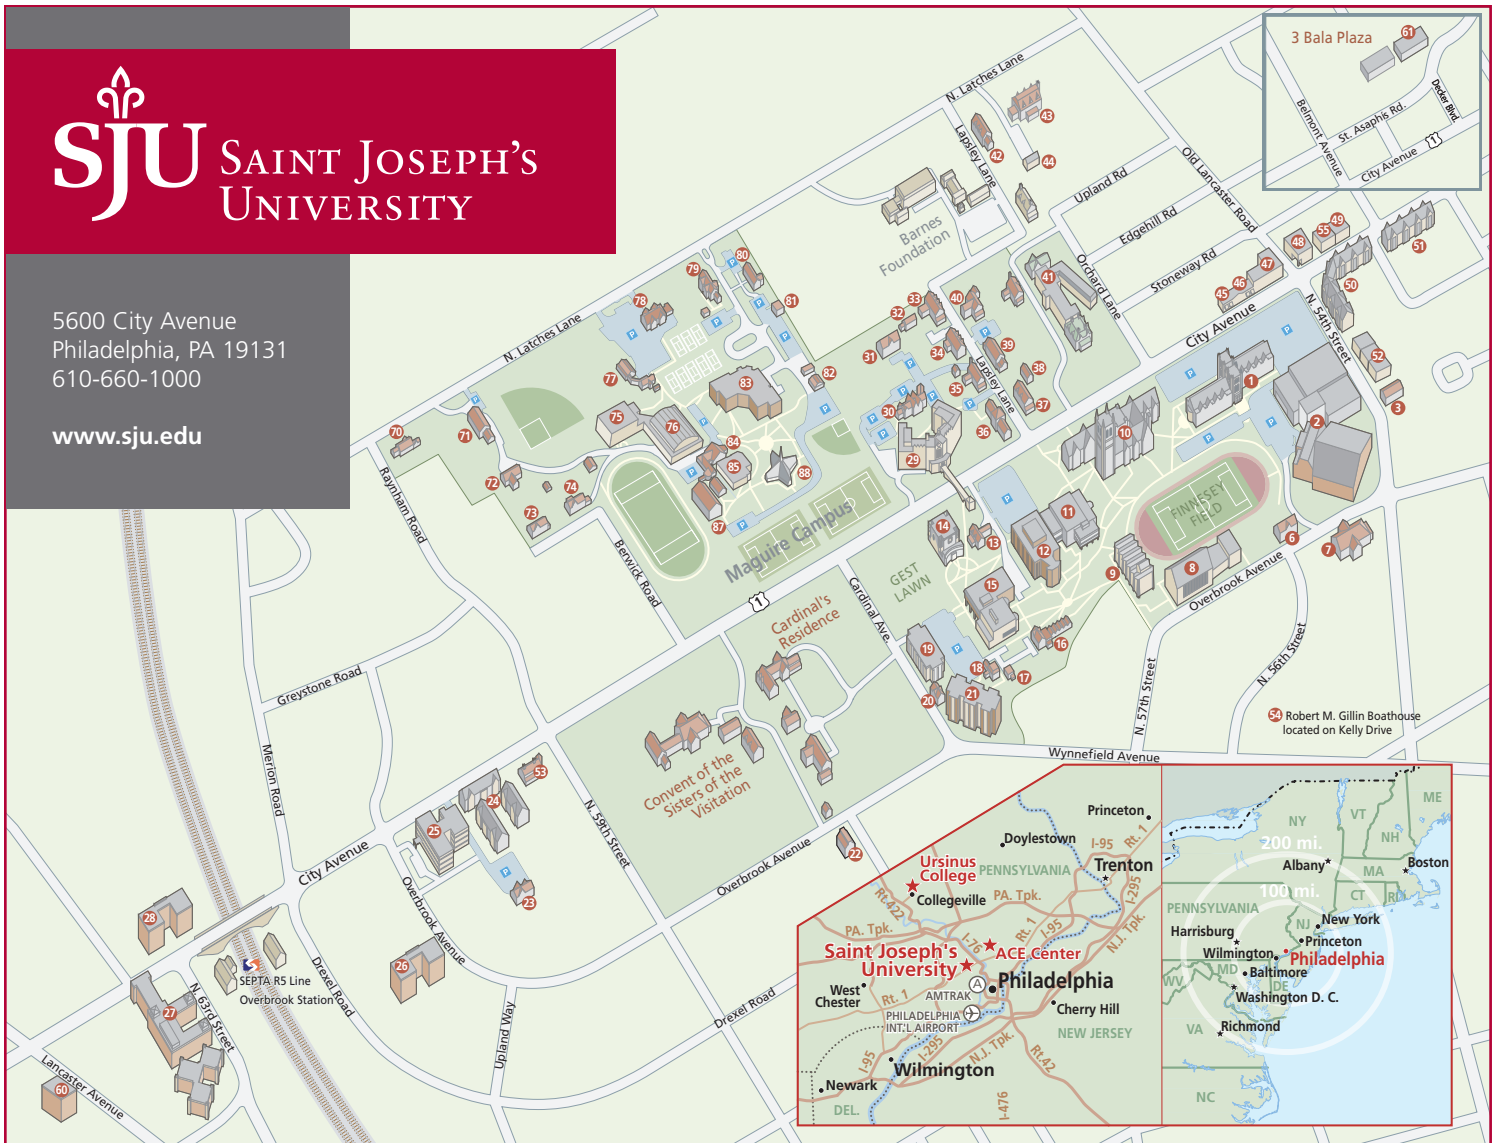

5600 City Avenue  
Philadelphia, PA 19131  
610-660-1000

[www.sju.edu](http://www.sju.edu)

### MAIN CAMPUS

- 1 Mandeville Hall
- 2 Michael J. Hagan Arena (Sports Recreation Complex)
- 3 AFROTC Program
- 6 Barry Hall
- 7 ELS Language Center
- 8 Post Hall
- 9 Bellarmine Hall
- 10 Barbelin/Lonergan Hall (Student Service Center, Undergraduate Continuing Studies Office)
- 11 Francis A. Drexel Library
- 12 Science Center
- 13 Wolfington Hall – Campus Ministry
- 14 Chapel of Saint Joseph
- 15 Campion Student Center
- 16 Simpson Hall
- 17 Power Plant
- 18 Quirk Hall
- 19 Sourin Residence Center
- 20 Tara Hall
- 21 LaFarge Student Residence
- 22 Saint Alphonsus House (Jesuit Residence)
- 23 Alumni House
- 24 Michael J. Morris Quad Townhouses
- 25 Moore Hall (formerly Overbrook)
- 26 Ashwood Hall

- 52 Hawks' Landing (Cosi, Bookstore and Parking Facility)
- 54 Robert M. Gillin Boathouse
- 55 183 Bala Place (Center for Visualization, International Programs)
- 60 Lancaster Court
- 61 Office of Development and Alumni Relations