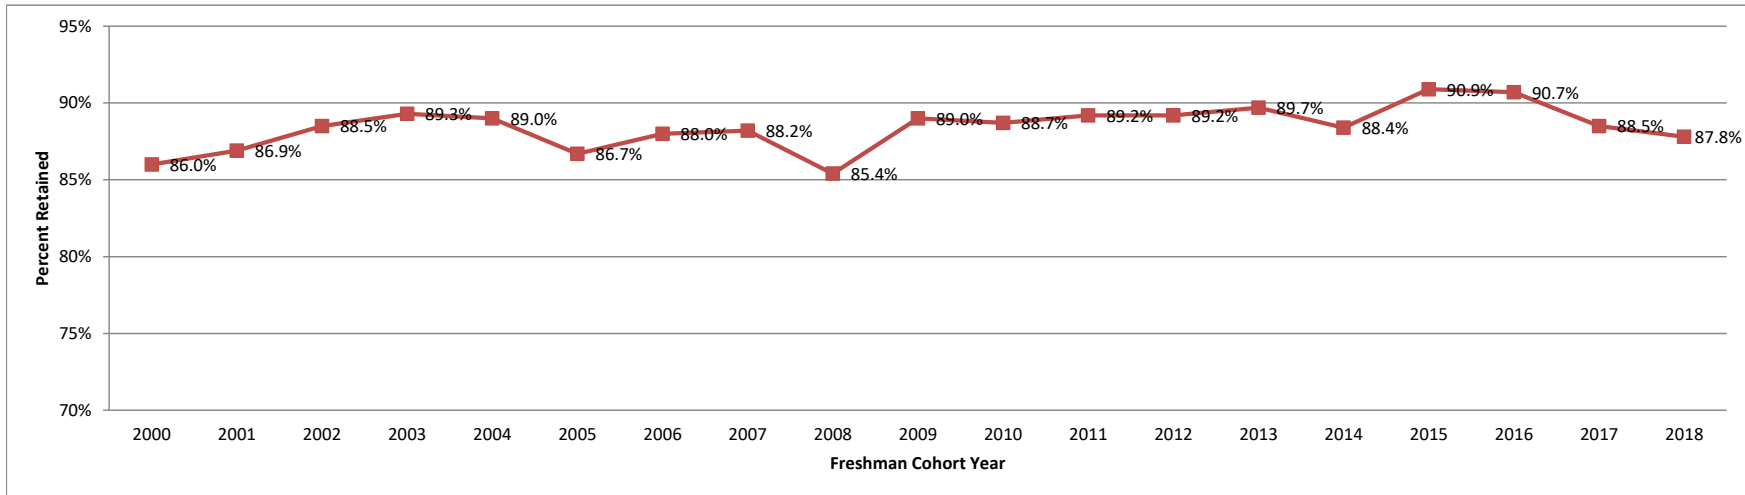

Freshman to Sophomore Retention Rates

Academic Year	2001-02	2002-03	2003-04	2004-05	2005-06	2006-07	2007-08	2008-09	2009-10	2010-11	2011-12	2012-13	2013-14	2014-15	2015-16	2016-17	2017-18	2018-19	2019-20
Freshman Cohort	2000	2001	2002	2003	2004	2005	2006	2007	2008	2009	2010	2011	2012	2013	2014	2015	2016	2017	2018
% Retained	86.0%	86.9%	88.5%	89.3%	89.0%	86.7%	88.0%	88.2%	85.4%	89.0%	88.7%	89.2%	89.2%	89.7%	88.4%	90.9%	90.7%	88.5%	87.8%

Data Source: Student Records