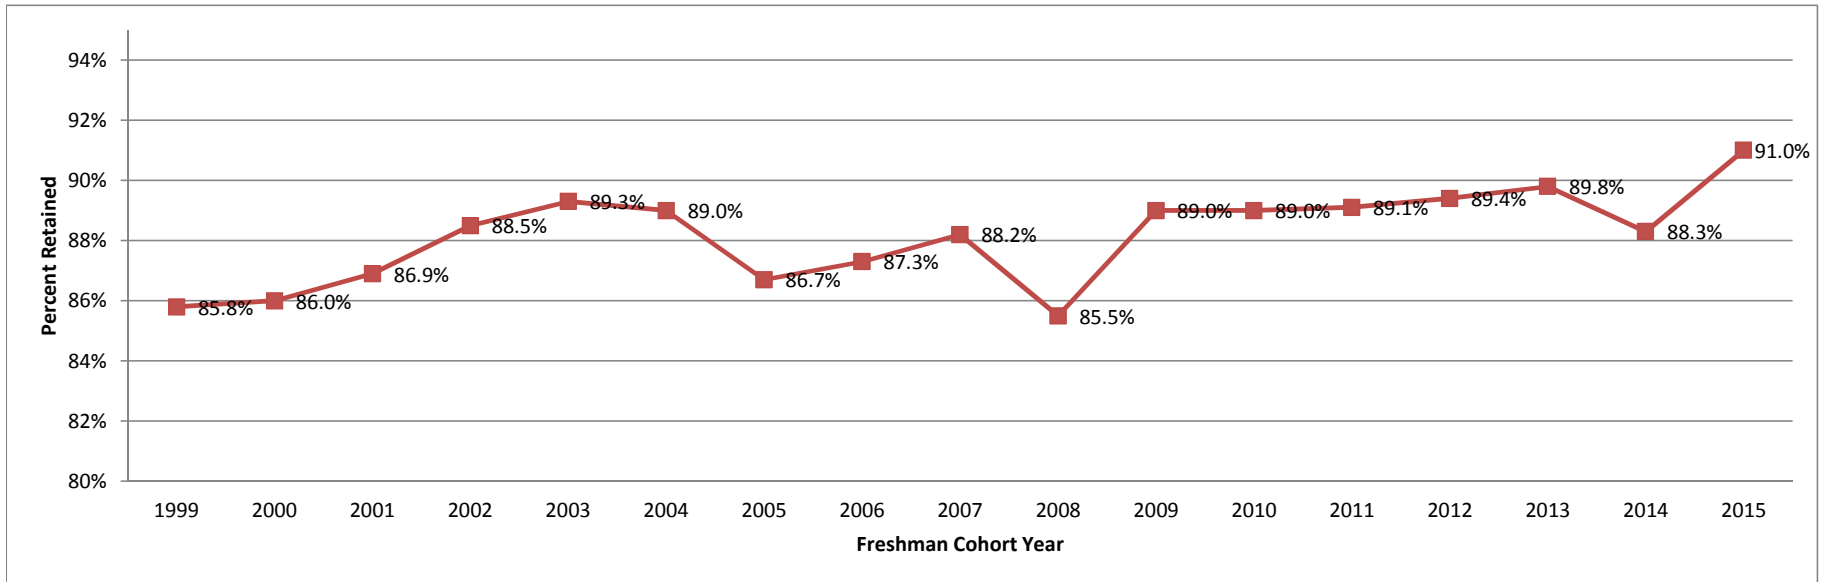

Freshman to Sophomore Retention Rates

Academic Year	2000-01	2001-02	2002-03	2003-04	2004-05	2005-06	2006-07	2007-08	2008-09	2009-10	2010-11	2011-12	2012-13	2013-14	2014-15	2015-16	2016-17
Freshman Cohort	1999	2000	2001	2002	2003	2004	2005	2006	2007	2008	2009	2010	2011	2012	2013	2014	2015
% Retained	85.8%	86.0%	86.9%	88.5%	89.3%	89.0%	86.7%	87.3%	88.2%	85.5%	89.0%	89.0%	89.1%	89.4%	89.8%	88.3%	91.0%

Data Source: Student Records