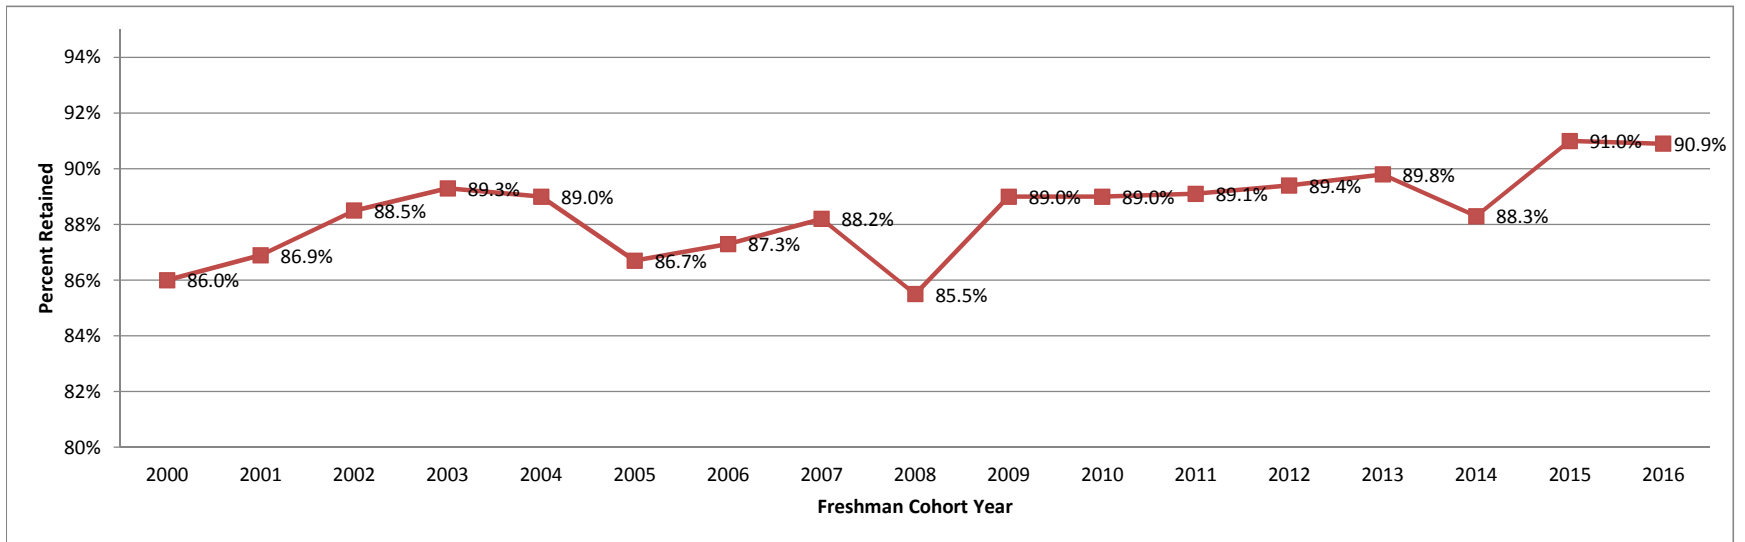

Freshman to Sophomore Retention Rates

Academic Year	2001-02	2002-03	2003-04	2004-05	2005-06	2006-07	2007-08	2008-09	2009-10	2010-11	2011-12	2012-13	2013-14	2014-15	2015-16	2016-17	2017-18
Freshman Cohort	2000	2001	2002	2003	2004	2005	2006	2007	2008	2009	2010	2011	2012	2013	2014	2015	2016
% Retained	86.0%	86.9%	88.5%	89.3%	89.0%	86.7%	87.3%	88.2%	85.5%	89.0%	89.0%	89.1%	89.4%	89.8%	88.3%	91.0%	90.9%

Data Source: Student Records