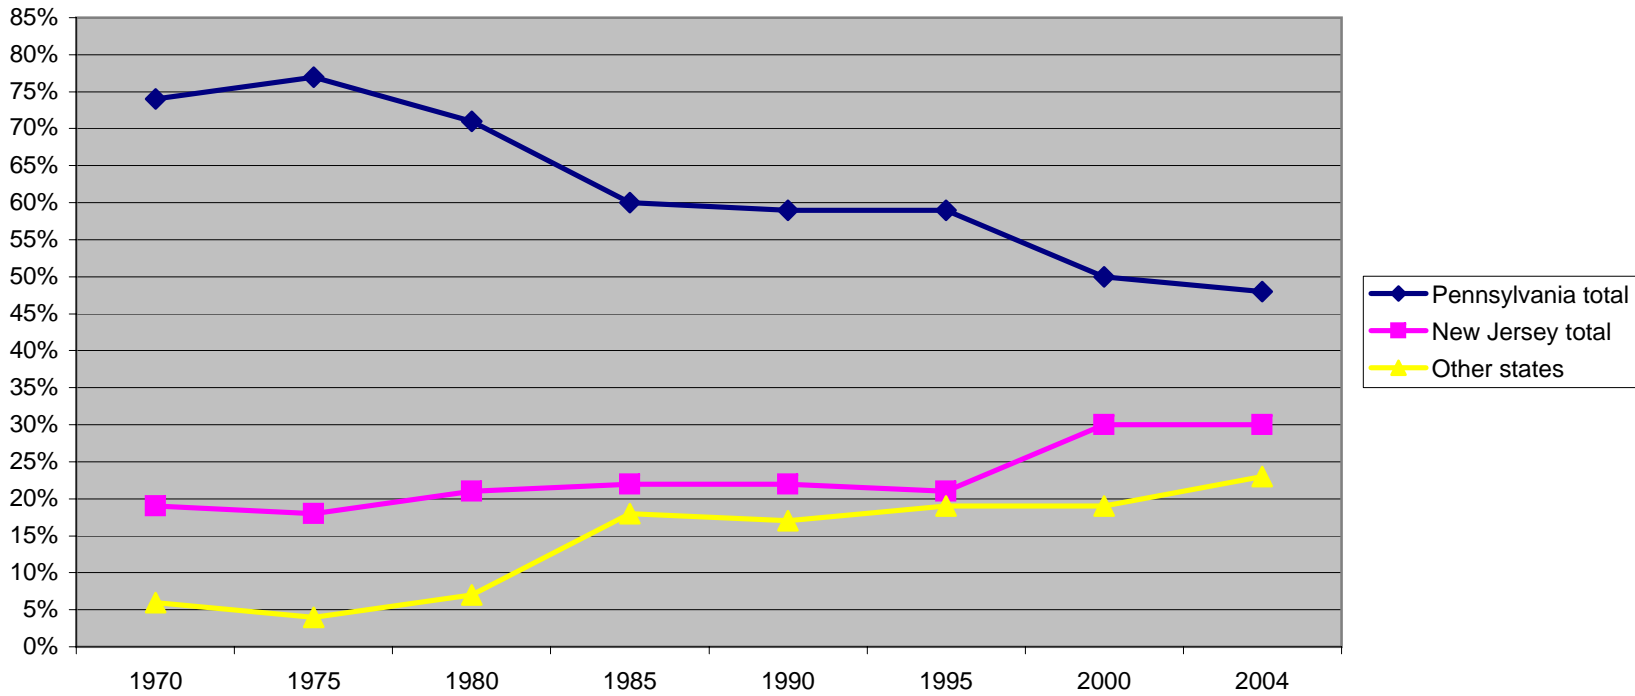

Geographic Distribution of Enrolled Students

Freshmen Profile

By Area*	1970	1975	1980	1985	1990	1995	2000	2004
Philadelphia area	70%	73%	66%	50%	50%	49%	37%	tba
Pennsylvania total	74%	77%	71%	60%	59%	59%	50%	48%
New Jersey total	19%	18%	21%	22%	22%	21%	30%	30%
Other states	6%	4%	7%	18%	17%	19%	19%	23%
Other countries	0.80%	0.70%	0.80%	0.60%	1.80%	1.30%	0.38%	0.20%

Philadelphia area: Bucks, Chester, Delaware, Montgomery, and Philadelphia counties

*Full time, undergraduate day freshmen profile.

Data Source: IPEDS Enrollment Report/Registrar