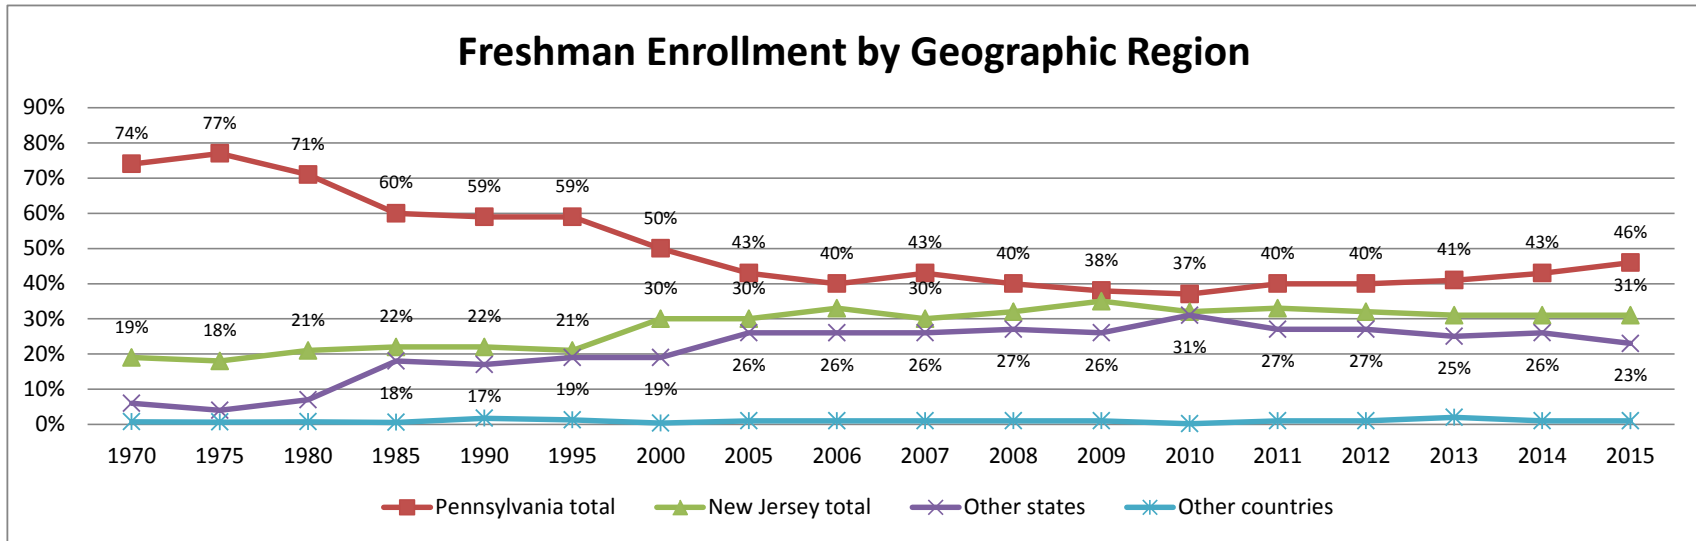

Saint Joseph's University
Freshmen Enrollment - Geographic Distribution

Fall Term By Area*	1970	1975	1980	1985	1990	1995	2000	2005	2006	2007	2008	2009	2010	2011	2012	2013	2014	2015
Pennsylvania total	74%	77%	71%	60%	59%	59%	50%	43%	40%	43%	40%	38%	37%	40%	40%	41%	43%	46%
New Jersey total	19%	18%	21%	22%	22%	21%	30%	30%	33%	30%	32%	35%	32%	33%	32%	31%	31%	31%
Other states	6%	4%	7%	18%	17%	19%	19%	26%	26%	26%	27%	26%	31%	27%	27%	25%	26%	23%
Other countries	1%	1%	1%	1%	2%	1%	0%	1%	1%	1%	1%	1%	0%	1%	1%	2%	1%	1%